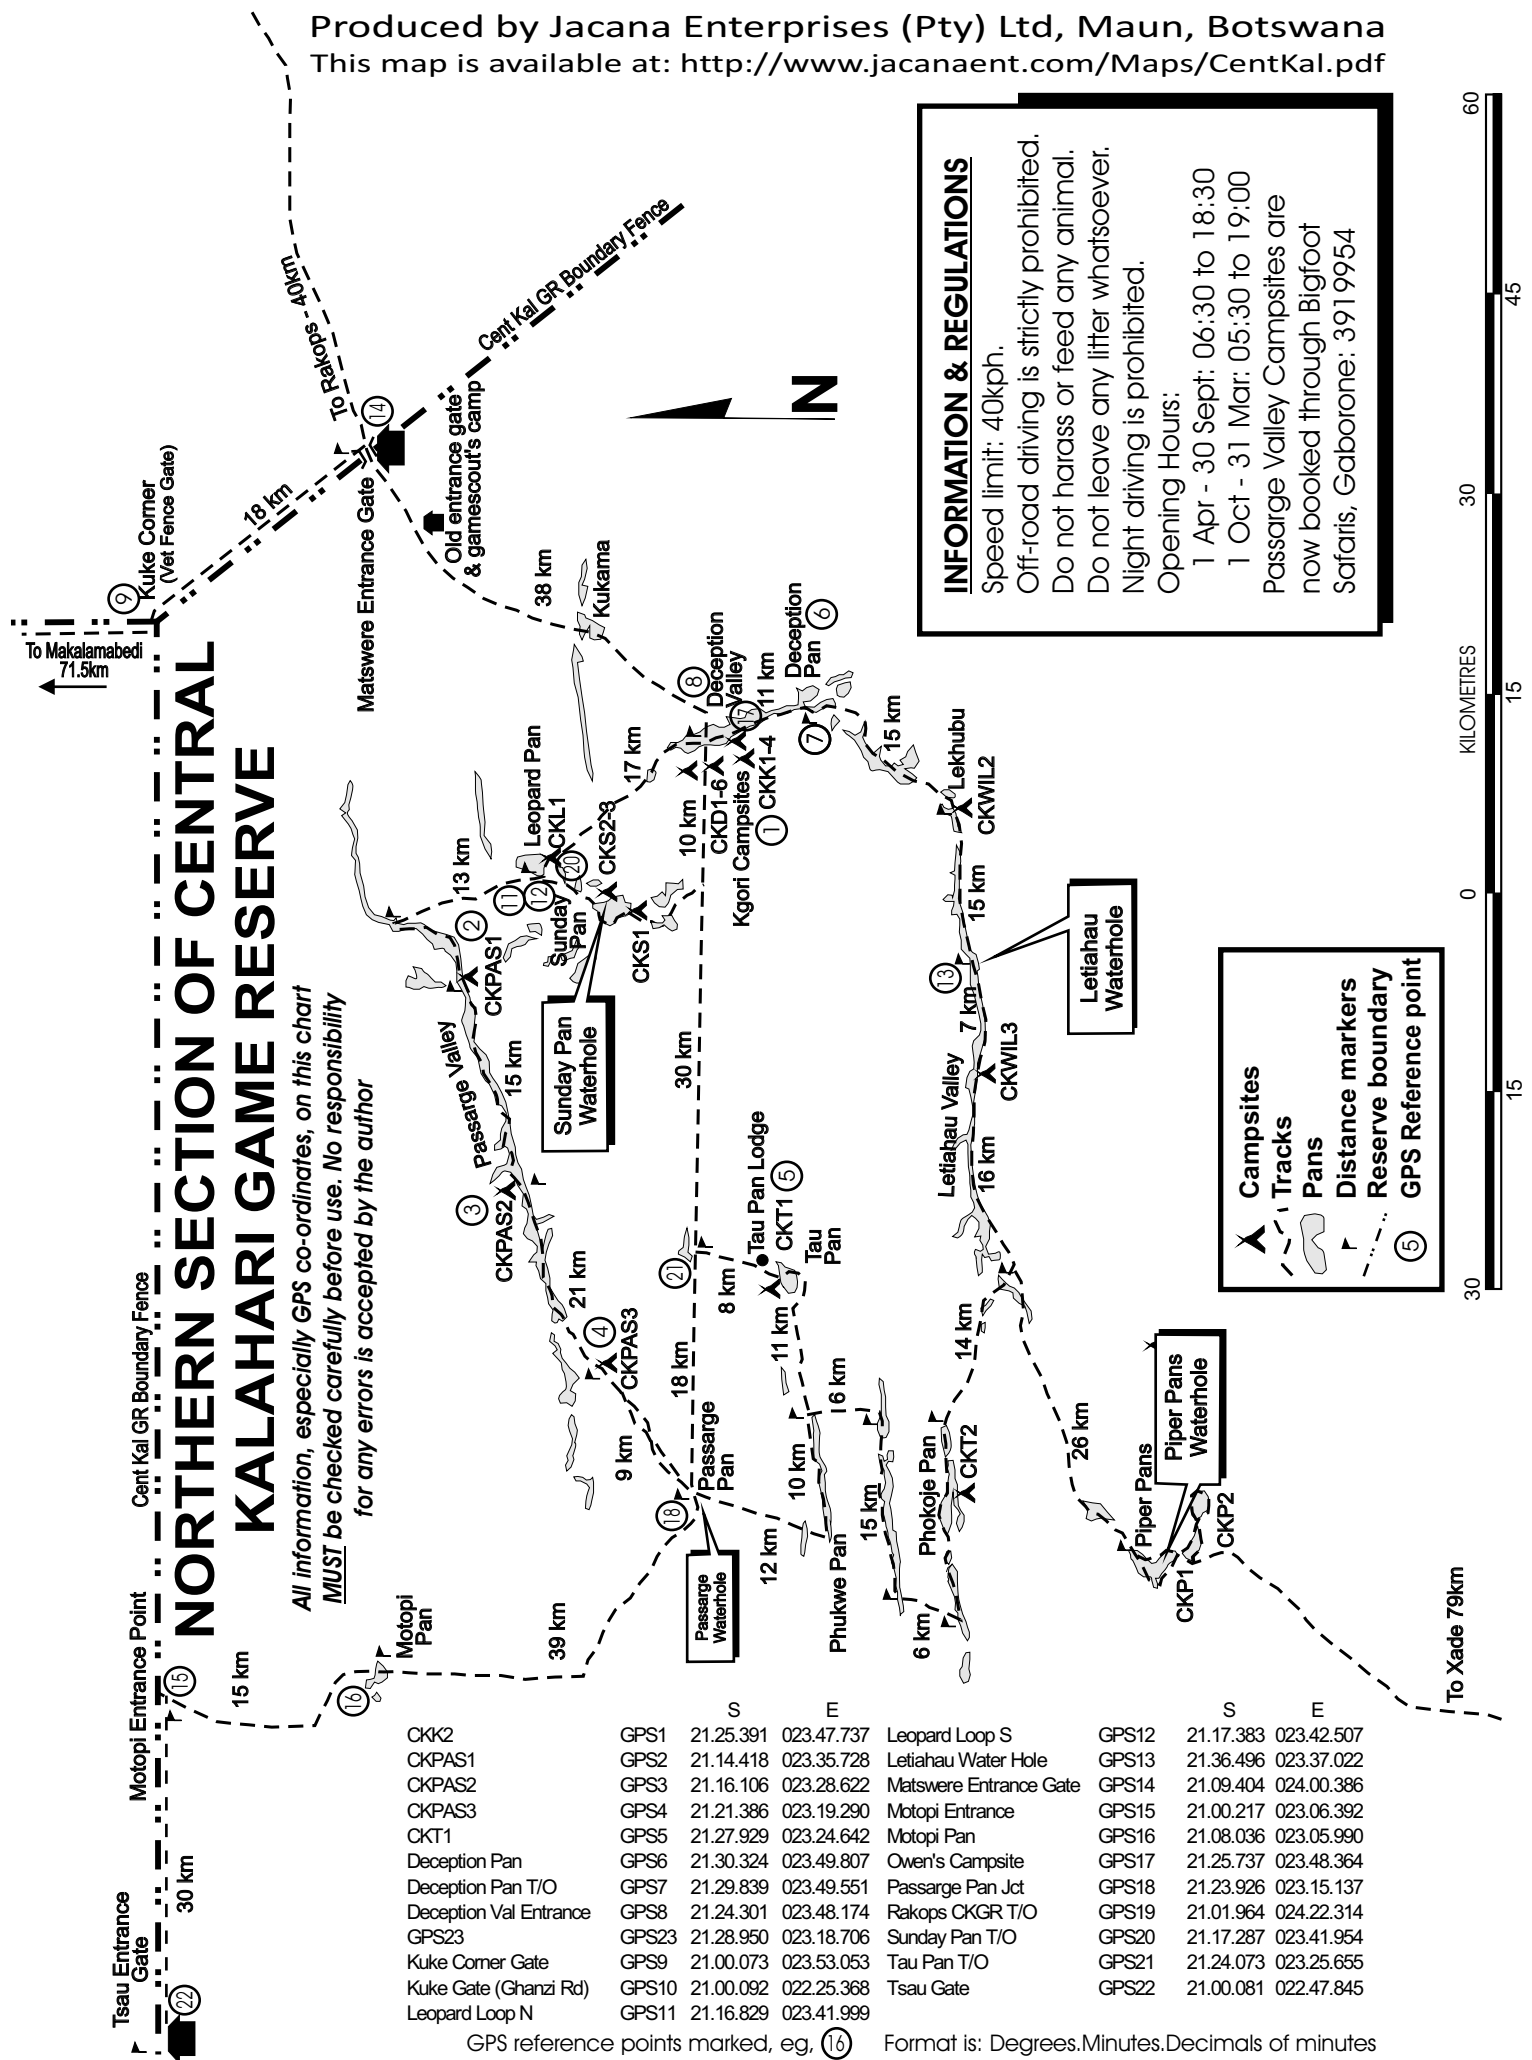

INFORMATION & REGULATIONS
 Speed limit: 40kph.
 Off-road driving is strictly prohibited.
 Do not harass or feed any animal.
 Do not leave any litter whatsoever.
 Night driving is prohibited.
 Opening Hours:
 1 Apr - 30 Sept: 06:30 to 18:30
 1 Oct - 31 Mar: 05:30 to 19:00
 Passarge Valley Campsites are now booked through Bigfoot Safaris, Gaborone: 391 9954

Legend:
 Campsites (X)
 Tracks (---)
 Pans (O)
 Distance markers (1-19)
 Reserve boundary (---)
 GPS Reference point (5)

| | S | E | | S | E | | |
|------------------------|-------|-----------|------------|------------------------|-------|-----------|------------|
| CKK2 | GPS1 | 21.25.391 | 023.47.737 | Leopard Loop S | GPS12 | 21.17.383 | 023.42.507 |
| CKPAS1 | GPS2 | 21.14.418 | 023.35.728 | Letlhau Water Hole | GPS13 | 21.36.496 | 023.37.022 |
| CKPAS2 | GPS3 | 21.16.106 | 023.28.622 | Matswera Entrance Gate | GPS14 | 21.09.404 | 024.00.386 |
| CKPAS3 | GPS4 | 21.21.386 | 023.19.290 | Motopi Entrance | GPS15 | 21.00.217 | 023.06.392 |
| CKT1 | GPS5 | 21.27.929 | 023.24.642 | Motopi Pan | GPS16 | 21.08.036 | 023.05.990 |
| Deception Pan | GPS6 | 21.30.324 | 023.49.807 | Owen's Campsite | GPS17 | 21.25.737 | 023.48.364 |
| Deception Pan T/O | GPS7 | 21.29.839 | 023.49.551 | Passarge Pan Jct | GPS18 | 21.23.926 | 023.15.137 |
| Deception Val Entrance | GPS8 | 21.24.301 | 023.48.174 | Rakops CKGR T/O | GPS19 | 21.01.964 | 024.22.314 |
| GPS23 | GPS23 | 21.28.950 | 023.18.706 | Sunday Pan T/O | GPS20 | 21.17.287 | 023.41.954 |
| Kuke Corner Gate | GPS9 | 21.00.073 | 023.53.053 | Tau Pan T/O | GPS21 | 21.24.073 | 023.25.655 |
| Kuke Gate (Ghanzi Rd) | GPS10 | 21.00.092 | 022.25.368 | Tsau Gate | GPS22 | 21.00.081 | 022.47.845 |
| Leopard Loop N | GPS11 | 21.16.829 | 023.41.999 | | | | |

GPS reference points marked, eg, (16) Format is: Degrees.Minutes.Decimals of minutes